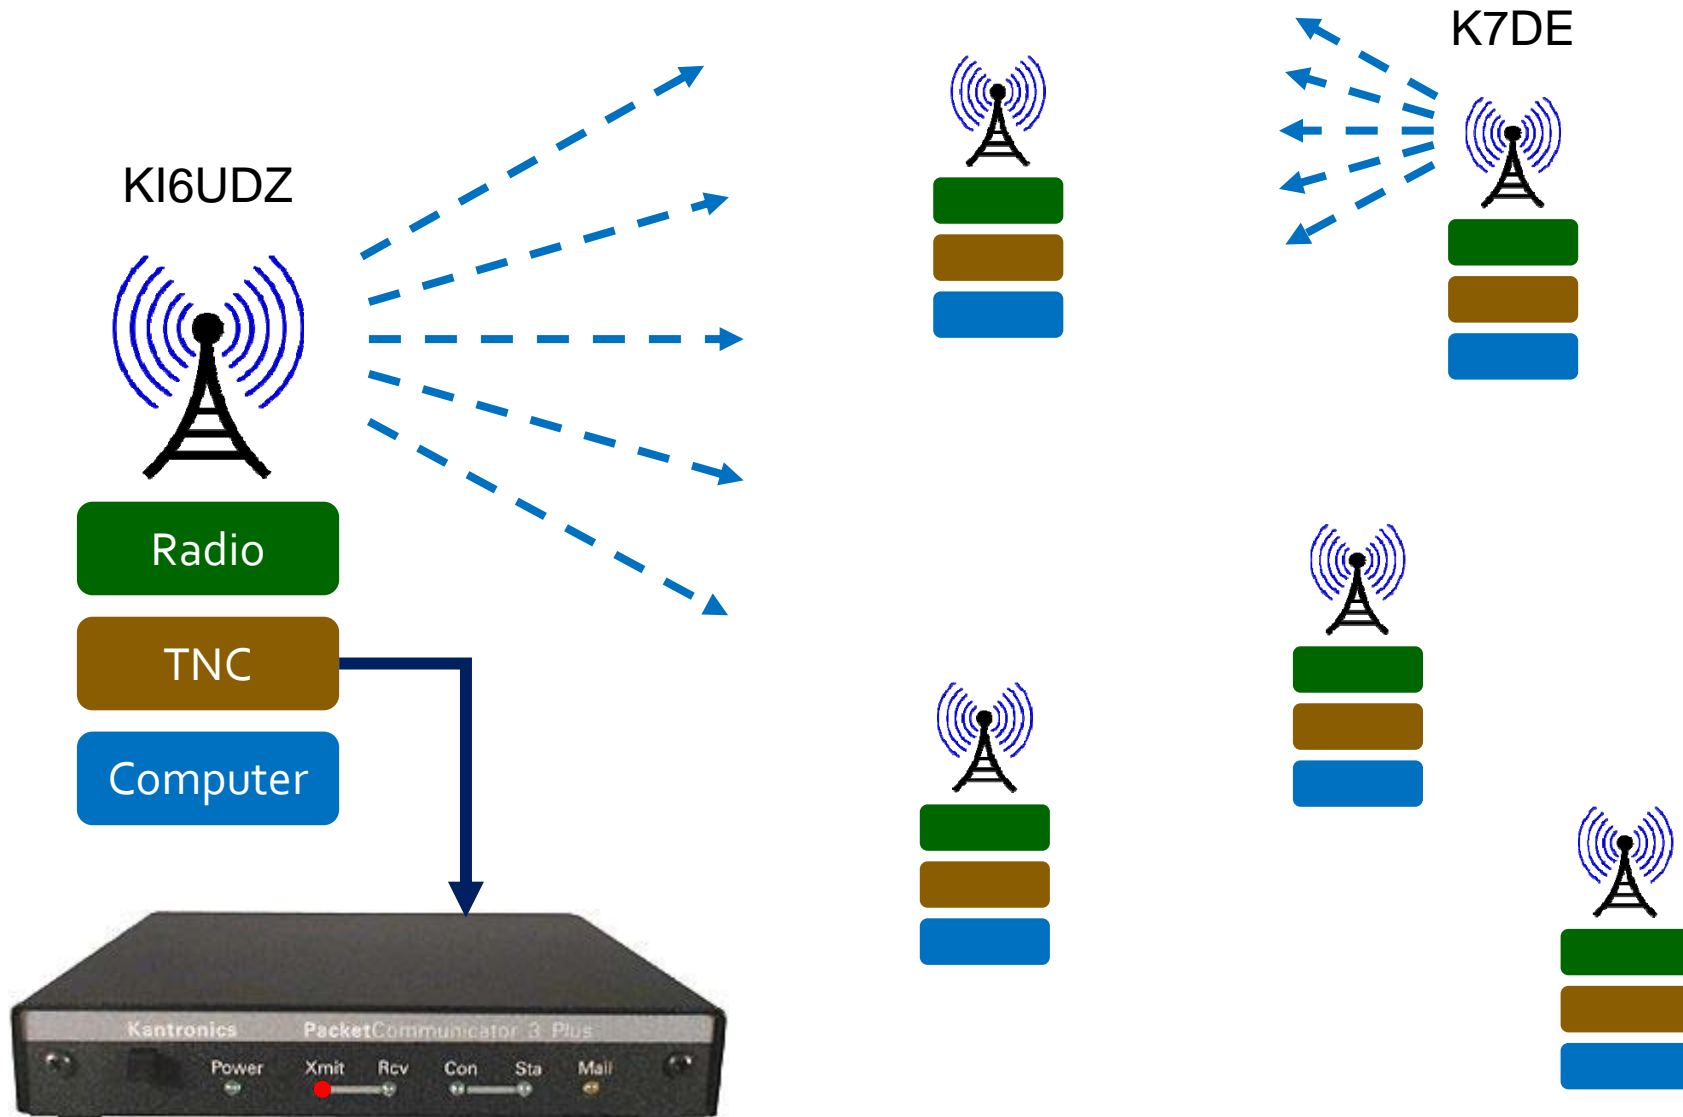

Packet Radio

Foster City ARES

What is Packet Radio

- An error free digital mode
- Sends packets of information
- Different from one-letter-at-a-time modes (PSK₃₁, RTTY, CW)

- Envelope contains **To & From** information
- Operates at **1200** or 9600 baud

Hardware TNC

- Kantronics KPC3+
- TNC-X

Software TNC

- AGWPE
- RIGblaster (all models)
- Signalink

Radio

- Dual-Band Mobile
- Data Port

Two Stations Connected

KI6UDZ

Radio

TNC

Computer

K2MAX

Radio

TNC

Computer

Two Stations Connected via Other Station(s)

Unconnected Protocol - UNPROTO

Personal Bulletin Board System (PBBS)

Local Bulletin Board System (BBS) & Nodes

- The first BBSs in Packet Radio were PC-Based, using software developed by Hank Oredson, W0RLI.
- A national system of Packet BBS exists that permit automatic forwarding of messages and files from one BBS to another.
- Packet can handle email and Winlink messages using gateways