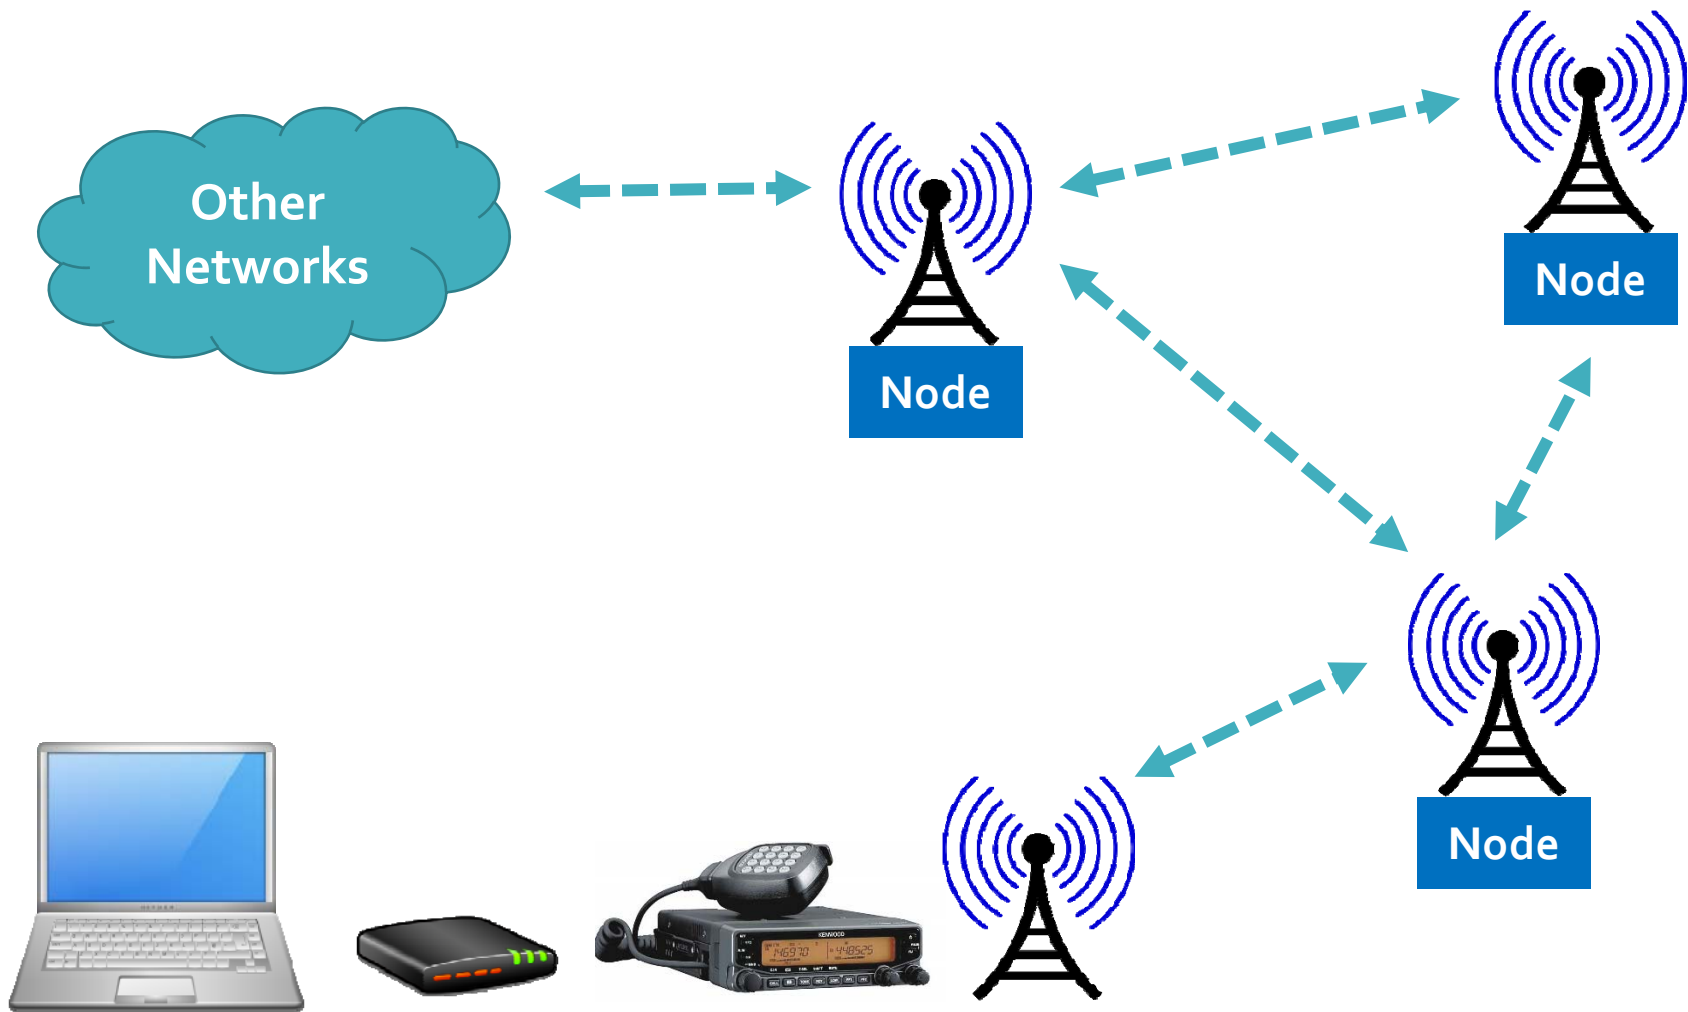

Packet Radio Station BBS & BBS System

Basic Packet Station