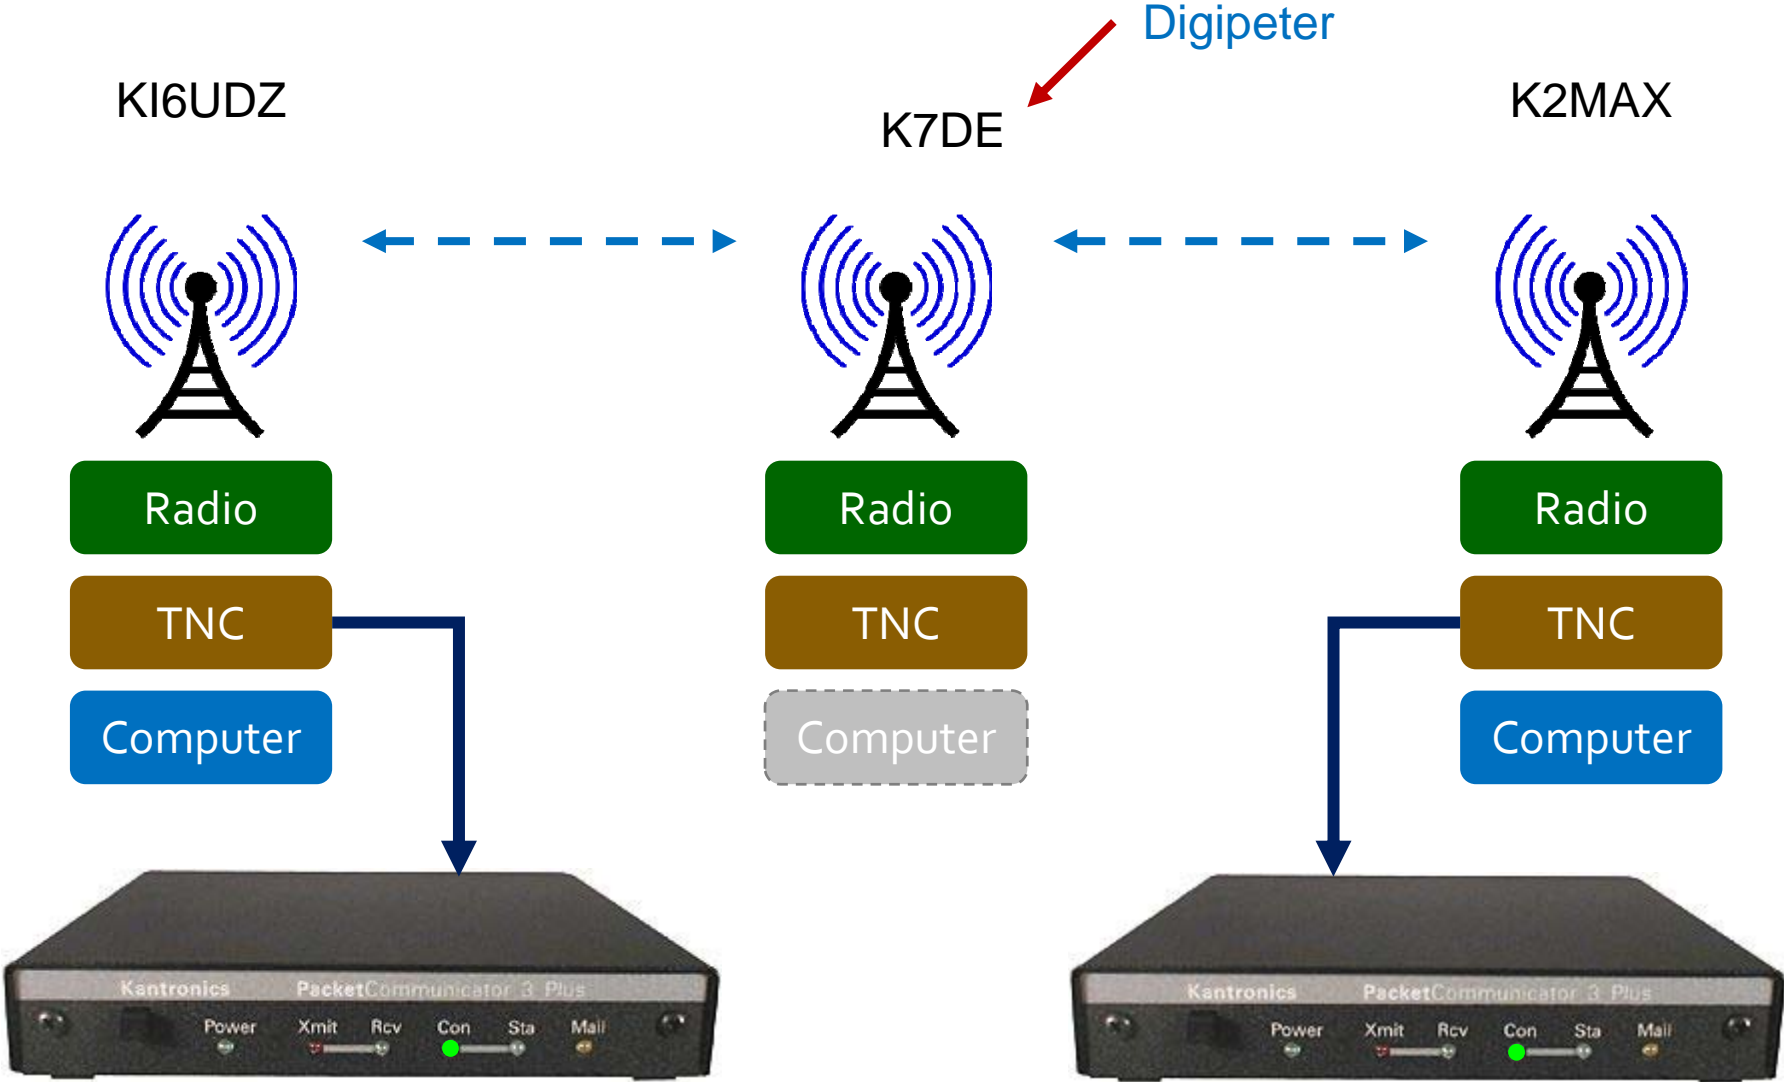

Packet Radio

Foster City ARES

What is Packet Radio

- An error free digital mode
- Sends packets of information
- Different from one-letter-at-a-time modes (PSK₃₁, RTTY, CW)

- Envelope contains **To & From** information
- Operates at **1200** or 9600 baud

Hardware TNC

- Kantronics KPC3+
- TNC-X

Software TNC

- AGWPE
- RIGblaster (all models)
- Signalink

Radio

- Dual-Band Mobile
- Data Port

Two Stations Connected

KI6UDZ

Radio

TNC

Computer

K2MAX

Radio

TNC

Computer

Two Stations Connected via Other Station(s)

Unconnected Protocol - UNPROTO

Personal Bulletin Board System (PBBS)

Local Bulletin Board System (BBS) & Nodes

- The first BBSs in Packet Radio were PC-Based, using software developed by Hank Oredson, W0RLI.
- A national system of Packet BBS exists that permit automatic forwarding of messages and files from one BBS to another.
- Packet can handle email and Winlink messages using gateways