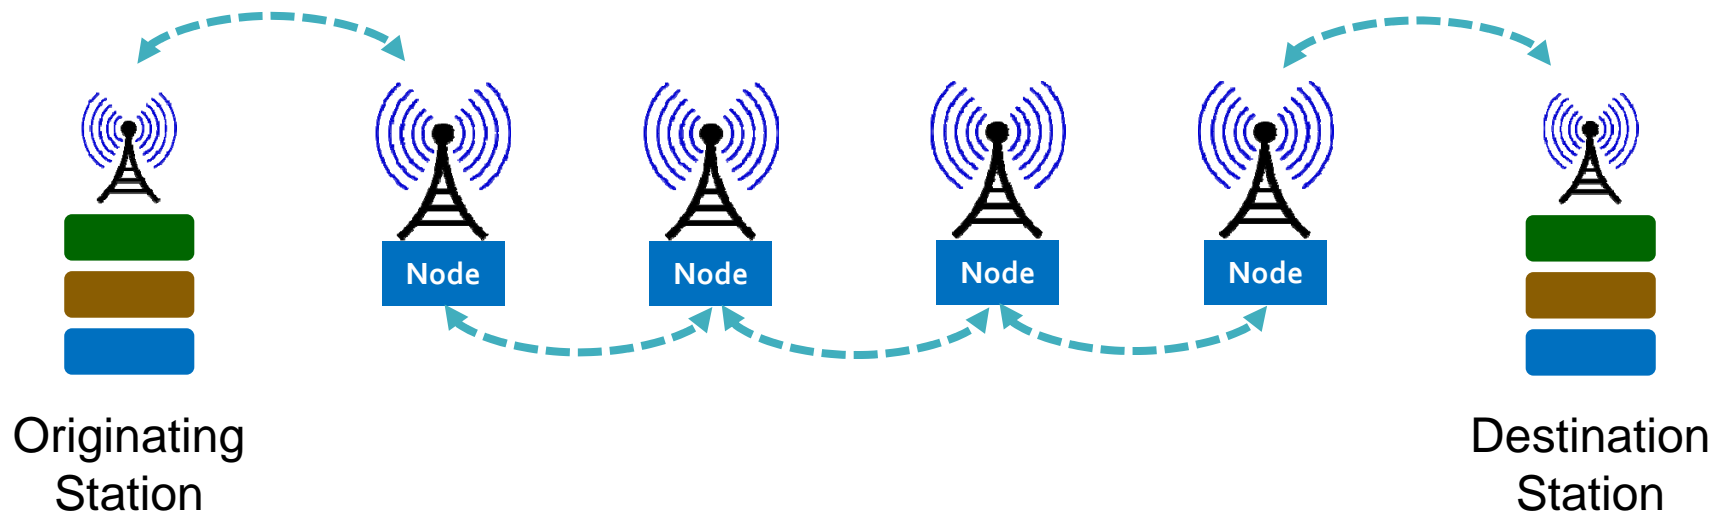

K-Net vs. KA-Node

K-Net

- Packets with errors must be sent from the first node in the link.
- Slow because lost/damaged packets take a while to resend.

KA-Node

- Errors are corrected by resending from the last station only.
- Much faster than K-Net.

Packet Frequencies

Northern California

Frequency	Northern California Band Plan
144.31	Emergency Packet / Non-Emergency General Use
144.33	Telemetry & Experimental
144.35	Keyboard to Keyboard, Mailbox
144.37	BBS Forwarding
144.93	Not Allocated. Packet OK, but nothing permanent.
144.95	Not Allocated. Packet OK, but nothing permanent.
145.03	Keyboard to Keyboard, Mailbox
145.05	Keyboard to Keyboard, Mailbox
145.07	Not Allocated. Packet OK, but nothing permanent.
145.09	BBS
145.67	Only Northern California DX Packet Spotting Network (DXPSN) Activity
145.69	Emergency Packet / Non-Emergency General Use
145.71	Only Northern California DX Packet Spotting Network (DXPSN) Activity
145.73	Emergency Packet / Non-Emergency General Use
145.75	Emergency Packet / Non-Emergency General Use
145.77	Only Northern California DX Packet Spotting Network (DXPSN) Activity