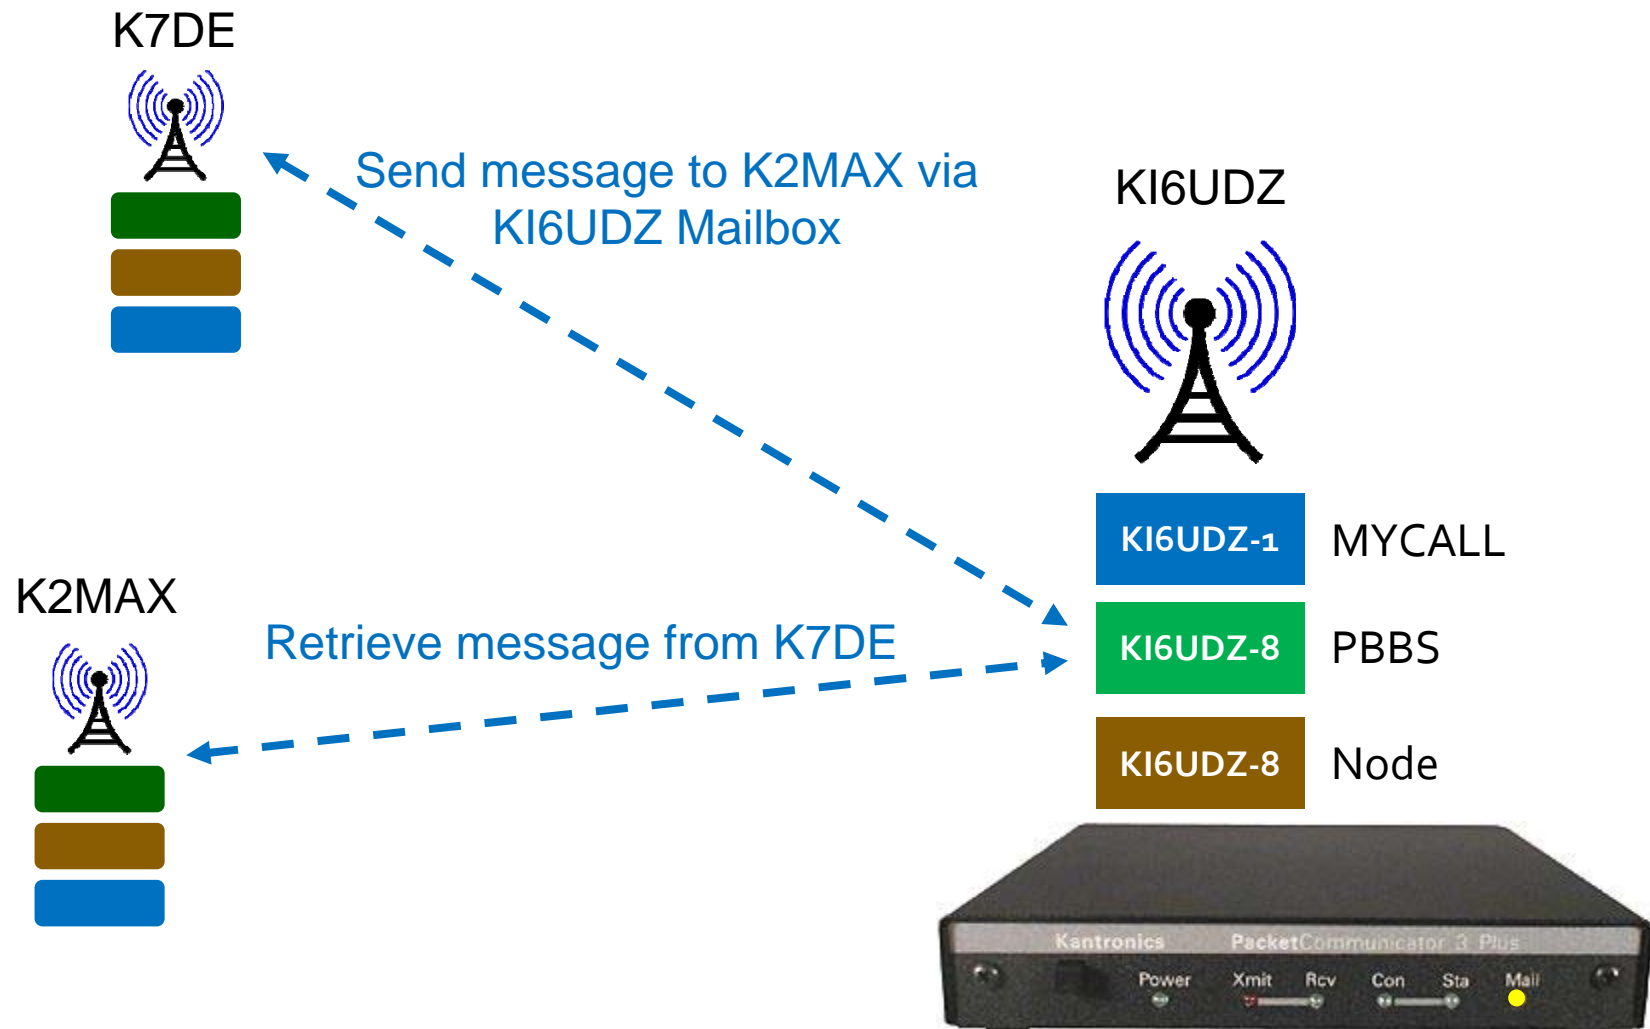

Packet Radio

Foster City ARES

What is Packet Radio

- An error free digital mode
- Sends packets of information
- Different from one-letter-at-a-time modes (PSK₃₁, RTTY, CW)

- Envelope contains **To & From** information
- Operates at **1200** or 9600 baud

Hardware TNC

- Kantronics KPC3+
- TNC-X

Software TNC

- AGWPE
- RIGblaster (all models)
- Signalink

Radio

- Dual-Band Mobile
- Data Port

Two Stations Connected

KI6UDZ

Radio

TNC

Computer

K2MAX

Radio

TNC

Computer

Two Stations Connected via Other Station(s)

Unconnected Protocol - UNPROTO

Personal Bulletin Board System (PBBS)

Local Bulletin Board System (BBS) & Nodes

- The first BBSs in Packet Radio were PC-Based, using software developed by Hank Oredson, W0RLI.
- A national system of Packet BBS exists that permit automatic forwarding of messages and files from one BBS to another.
- Packet can handle email and Winlink messages using gateways