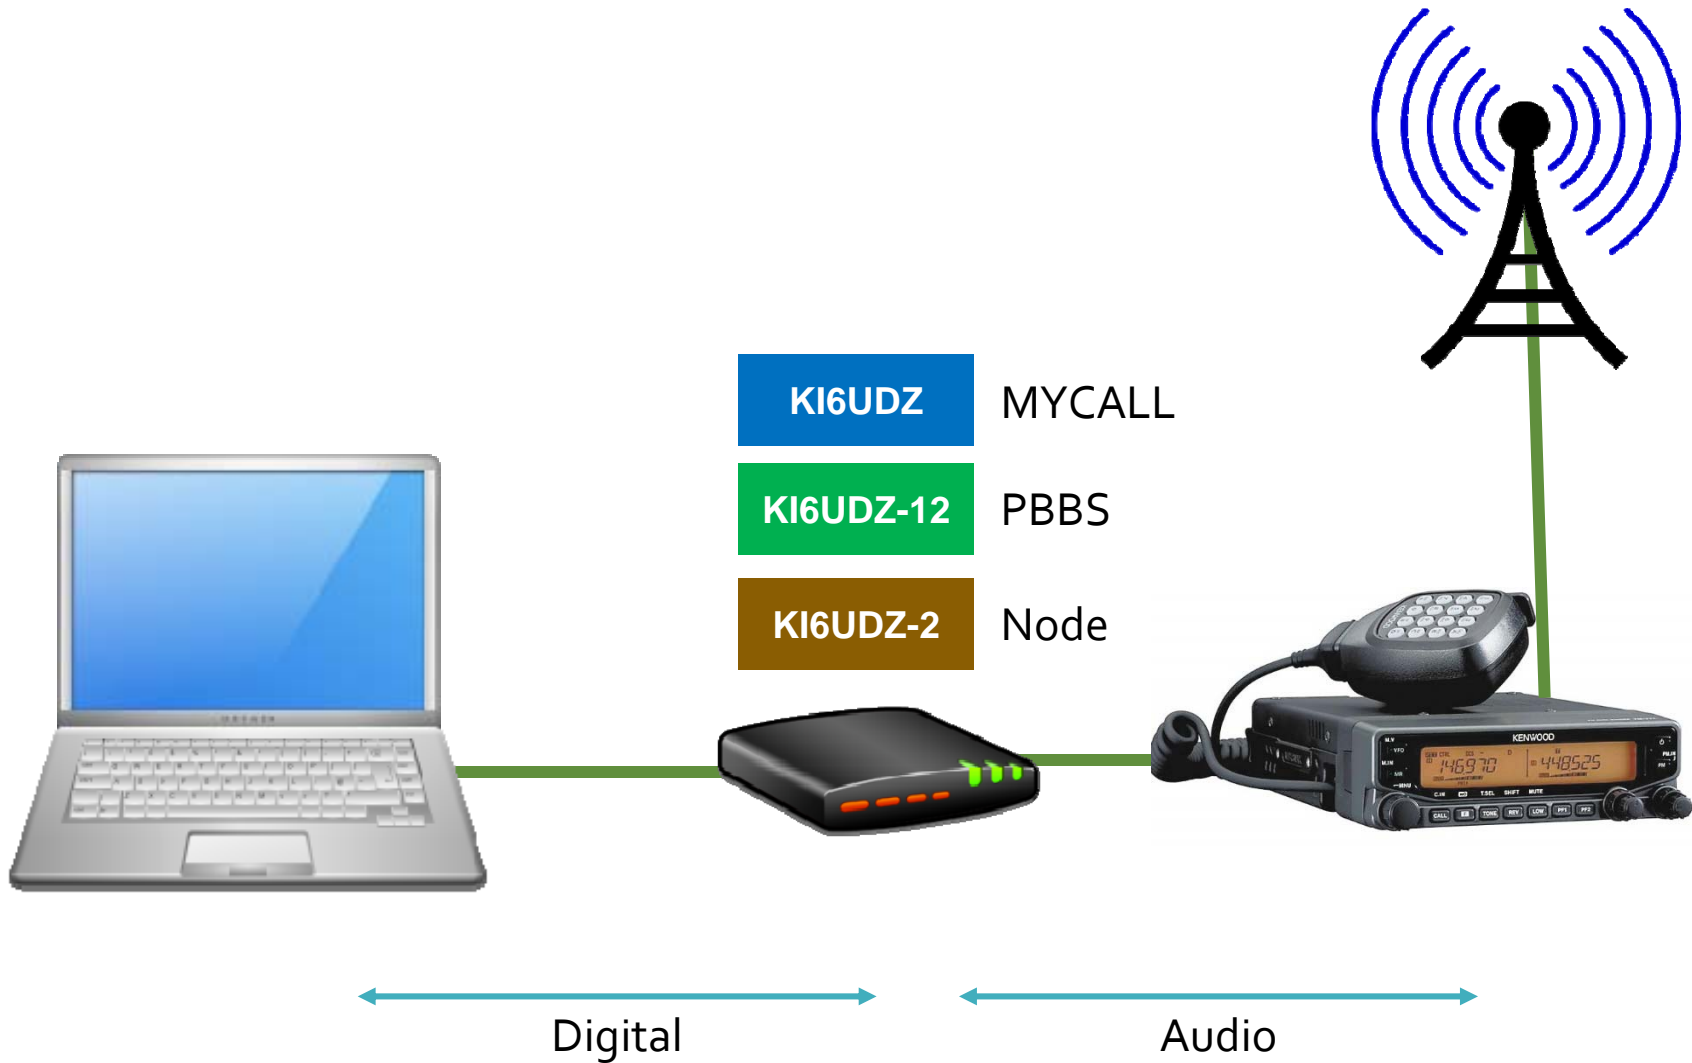

Packet Radio Station